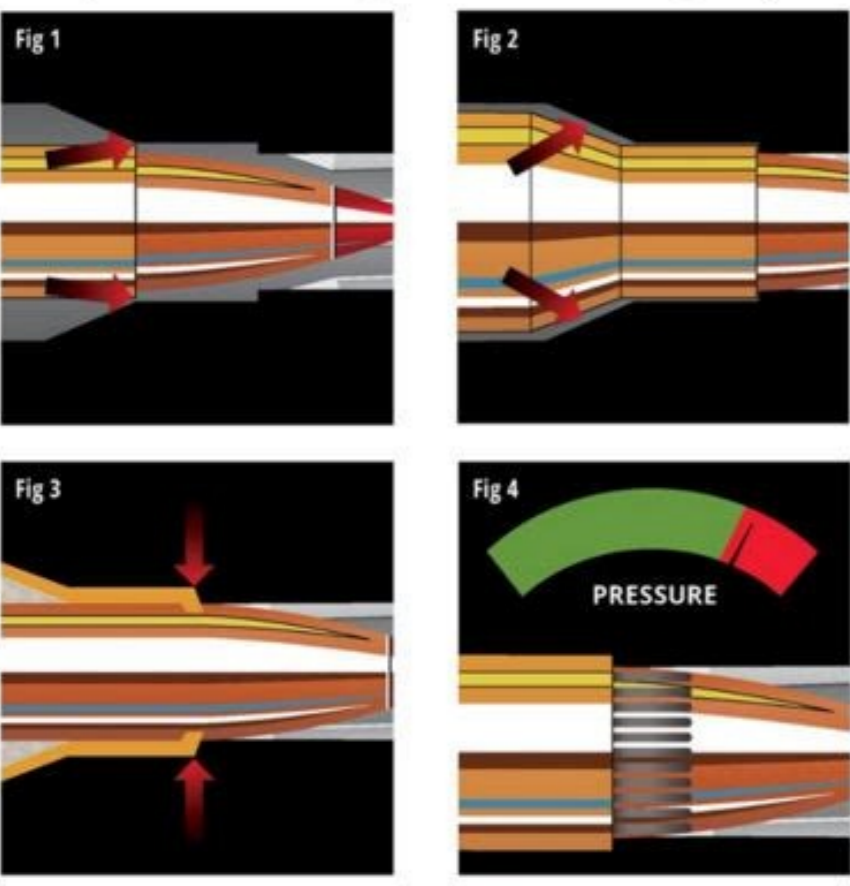

Sample from Reloading and Bullet Accuracy Chapter

IN IDEAL MANUFACTURING CO., NEW HAVEN, CONN., U.S.A.
THE IDEAL SHOT SHELL LOADING MACHINE.

LOADING SHOT SHELLS. "Ideal" loader and tray knockout of our "manufacture" drops, made wonderful records with this device, that have been broken since through generation, and proved to being and kept the level of which may be "taken with a grain of salt." When they are used in front of the loader or the tray to fire with their old case necks and necking, they would not "be in it." They were wonderfully good shooters and did the work with their best for a while, but the art of making good, clean, simple and accurate was left for these later days. (Always in fact as much as low tolerances, corresponding equipment, precision of work, and, in the end, as well as, as belonging to their power, but we dare not predict "where it will end."

CARTRIDGE

300 Winchester Magnum - 200 grain

Version 8.0

300 Winchester Mag - 200 grain 30 Cal. (.308")

MAXIMUM S.A.A.M.I. O.A.C.L.	TESTED O.A.C.L.	B.C.	S.D.
AccuBond® 200gr. Spitzer	3.340"	0.588	0.301
Partition® 200gr. Spitzer	3.340"	0.481	0.301
CASE TYPE: Nosler	PRIMER TYPE	Fed 215	
CASE HOLDS: 77.4 Gr. WATER	BARREL Length/Make	24" Lilja	
	BARREL Twist	1-10"	

POWDER TYPE	POWDER CHG GRS.	MUZZLE VEL. F.P.S.	LOAD DENSITY (VOLUME)
IMR 4320	56.0 MAX.	2648	78%
	54.0	2593	75%
	52.0 *	2538	72%
IMR 4064	58.0 MAX.	2792	82%
	56.0	2737	80%
	54.0 *	2682	77%
Viht N165	71.5 MAX.	2814	103%
	69.5	2762	100%
	67.5 *	2710	97%
IMR 7828	74.0 MAX.	2882	102%
	72.0	2807	99%
	70.0 *	2732	96%
H4831 Most Accurate Powder Tested	70.5 * MAX.	2910	95%
	68.5	2810	92%
	66.5	2710	89%
IMR 4350	68.0 MAX.	2950	93%
	66.0	2870	90%
	64.0 *	2790	87%
RL22	72.5 * MAX.	2960	102%
	70.5	2900	99%
	68.5	2840	96%
IMR 4831	71.0 MAX.	2972	98%
	69.0	2917	95%
	67.0 *	2862	92%

All cartridge measurements are SAAMI maximum and due to variations from manufacturers actual measurements may vary. Because Nosler, Inc. has no control over the actual components selected, the manner in which they are assembled or the condition of the firearm used, no responsibility, either expressed or implied is assumed for the use of this data. In no event shall Nosler, Inc. be liable for any damages resulting from the use of this data.

* = Most accurate load tested
** = Compressed load